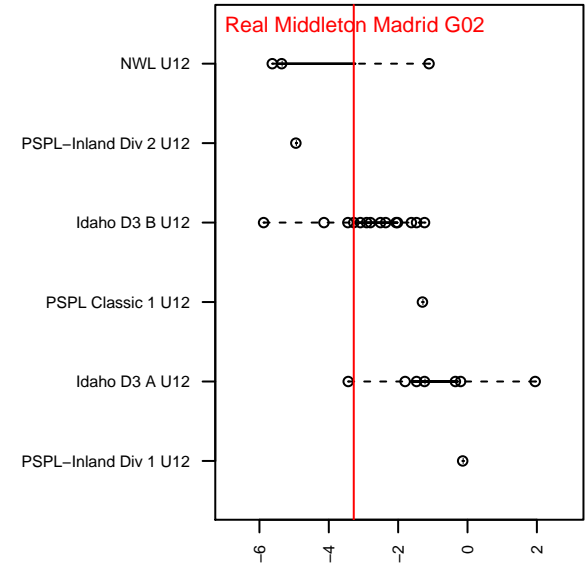

Real Middleton Madrid G02

, ID
 G02 total strength=432
 attack=0.44 defense=0.18
 fall league = Idaho D3 B U12
 spr league = Spr Idaho D3 U12 Bracket B WES
 notes= CF

alt names used:
 REAL MIDDLETON CF MADRID
 REAL MIDDLETON CF MADRID

Venues played:
 2014 Idaho D3 B U12
 2014 Spr Idaho D3 U12 Bracket B WEST U12

Real Middleton Madrid G02
 Dots are actual minus expected GF (blue circles) and GA (red triangles).
 Blue line is smoothed change in attack strength. Red is smoothed change in defense strength.

**attack and defense variance (black dot)
relative to other teams
and top 10 in region**

**attack and defense rating
relative to others at age
and all opponents in last 13 months**

Performance relative to 13 month average